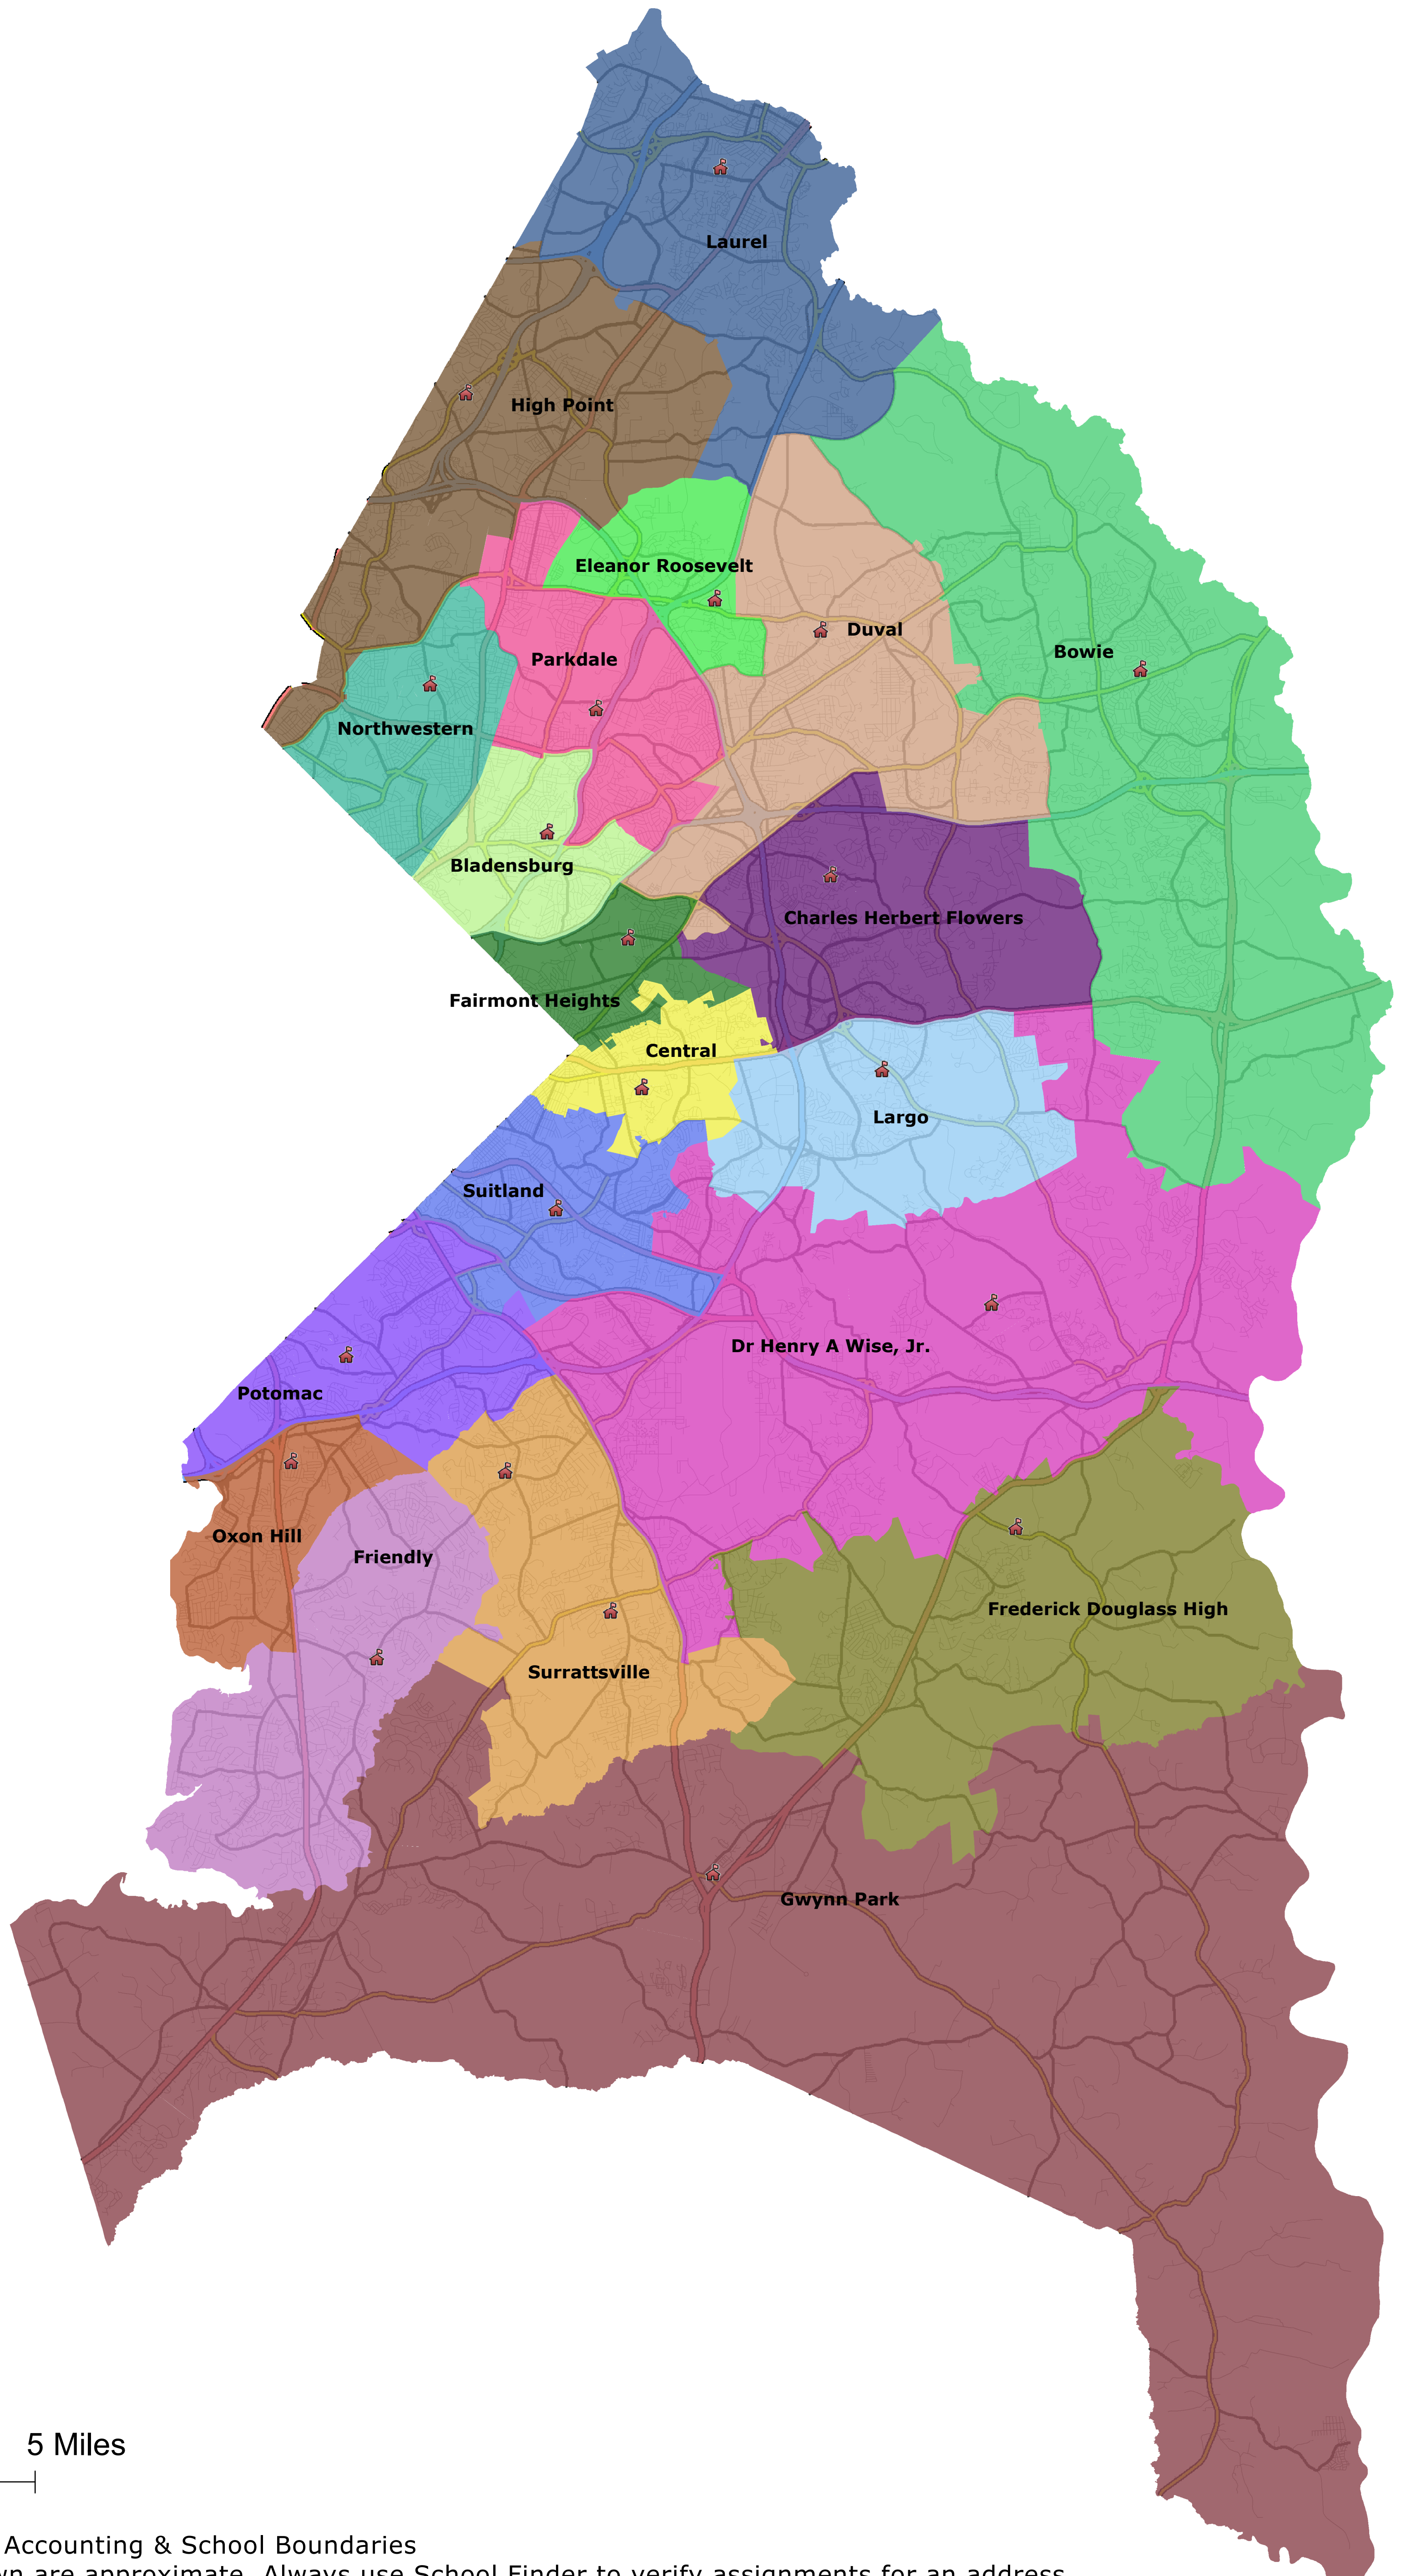

# PRINCE GEORGE'S COUNTY PUBLIC SCHOOLS

## NEIGHBORHOOD HIGH SCHOOLS AND BOUNDARIES

### SCHOOL YEAR 2024-2025

0 2.5 5 Miles

Source: Dept. of Pupil Accounting & School Boundaries  
Note: Boundaries shown are approximate. Always use School Finder to verify assignments for an address.